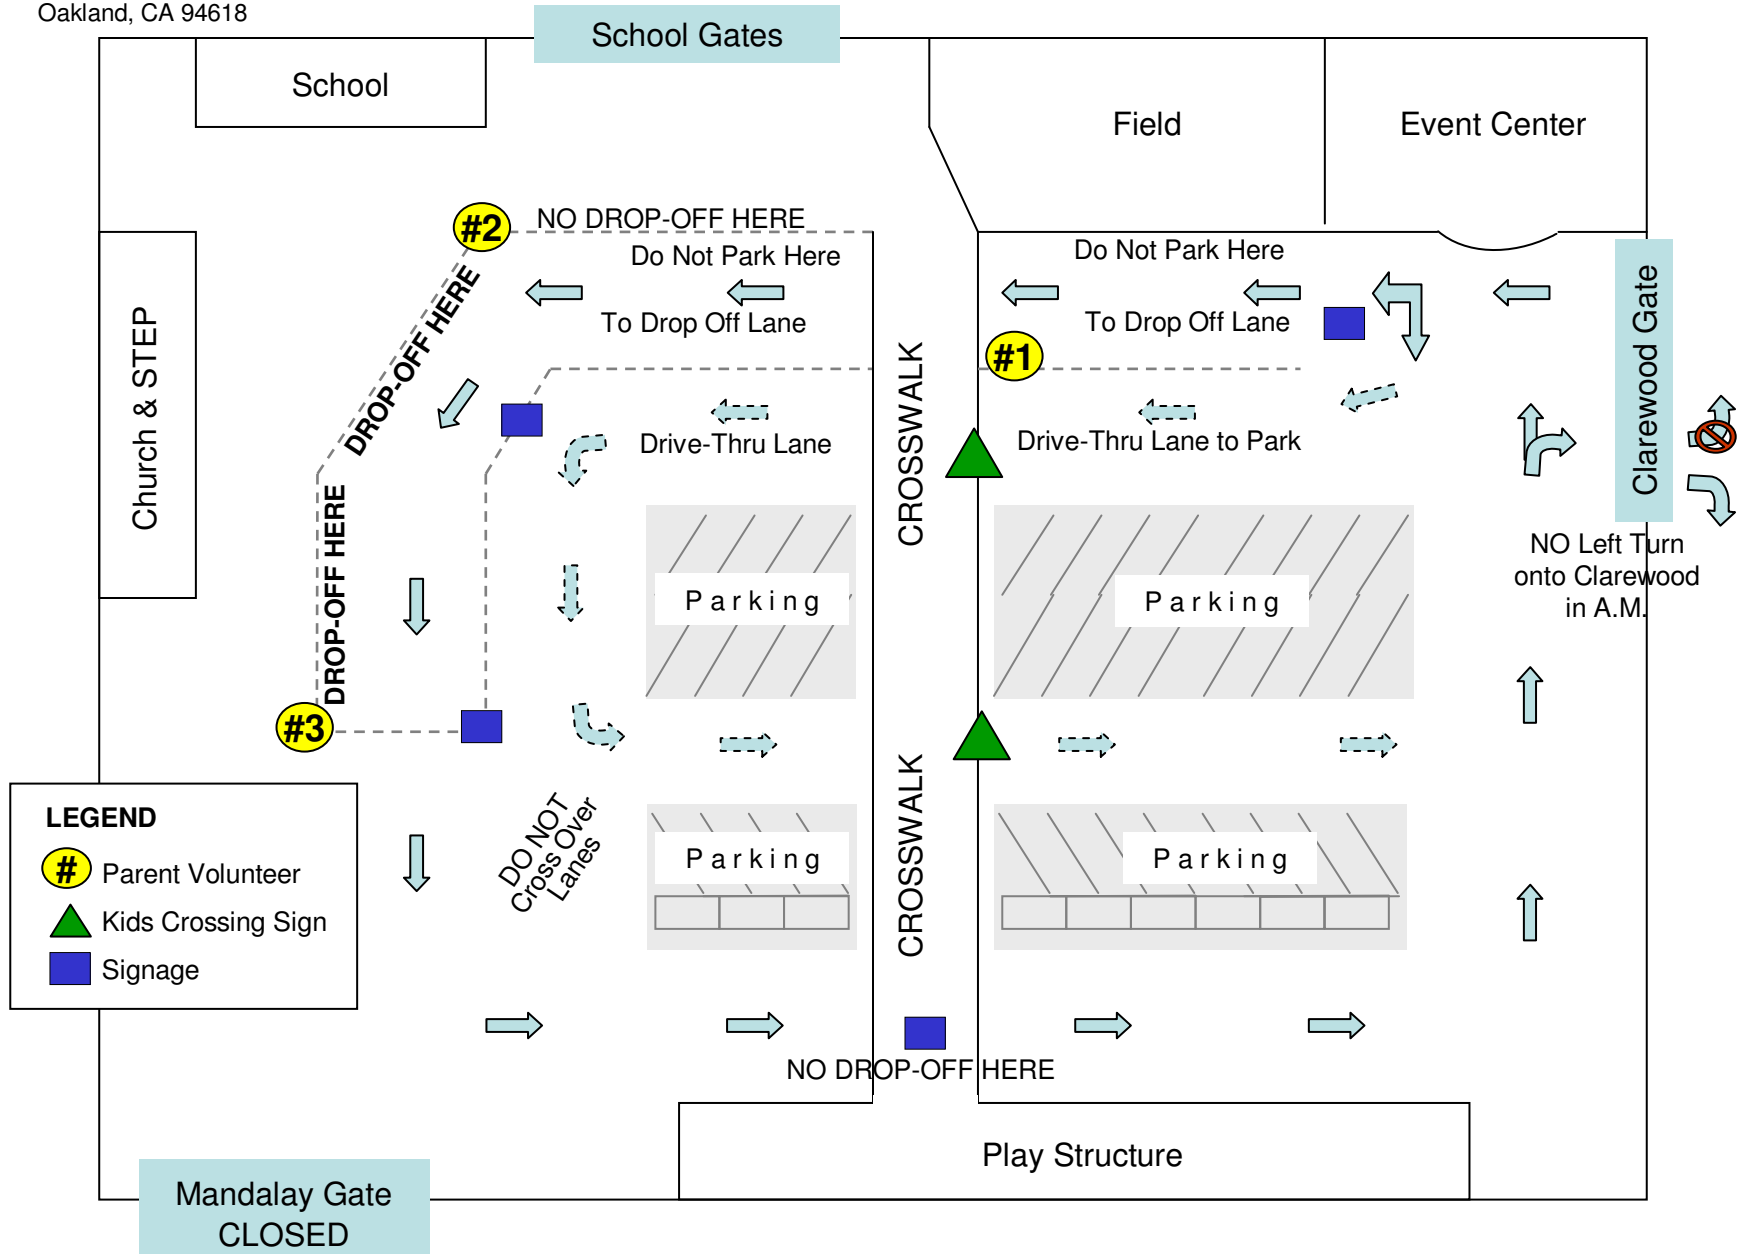

St. Theresa School  
4850 Clarewood Drive  
Oakland, CA 94618

# A.M. Parking Lot Procedures

St. Theresa School  
4850 Clarewood Drive  
Oakland, CA 94618

# P.M. Parking Lot Procedures